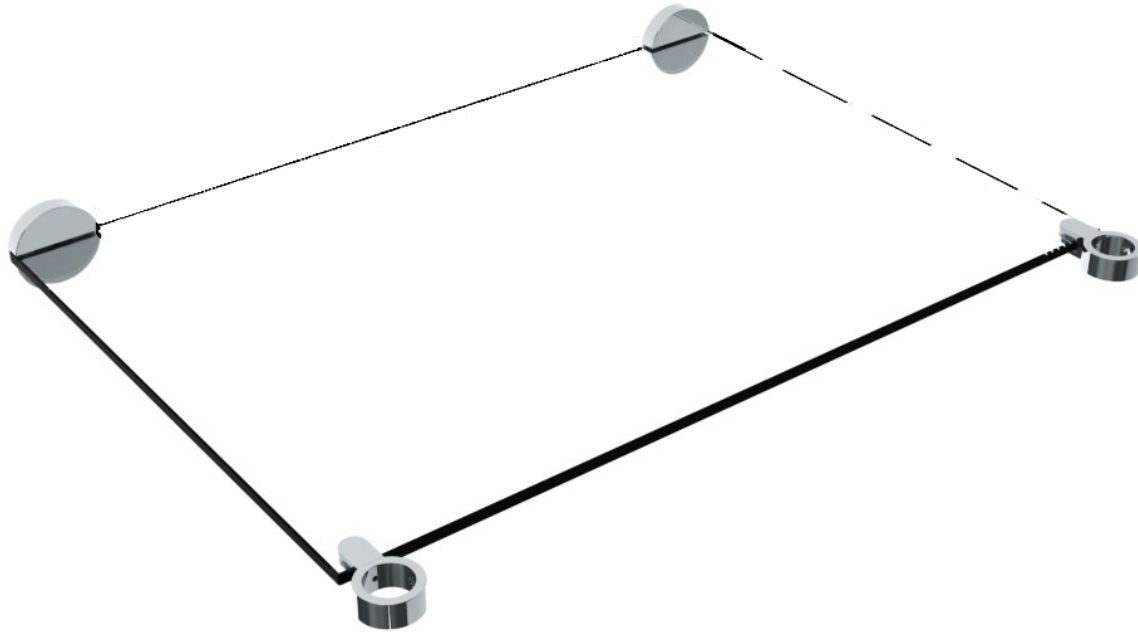

CON_-LFT-0.8
Tempered Glass Shelf - Loft

Model No.	C	E	Glass Size
CON24-LFT-0.8 (for 24" console)	18 1/2"	19"	17 3/4" X 19 1/2" X 3/8"
CON30-LFT-0.8 (for 30" console)	25 1/2"	20"	18 3/4" X 27" X 3/8"
CON36-LFT-0.8 (for 36" console)	31 1/2"	20"	18 3/4" X 33" X 3/8"
CON32-LFTCH-0.8 (for 32" china console)	30"	20"	18 3/4" X 31 1/2" X 3/8"
CON42-LFTCH-0.8 (for 42" china console)	37 5/8"	20"	18 3/4" X 39 1/8" X 3/8"