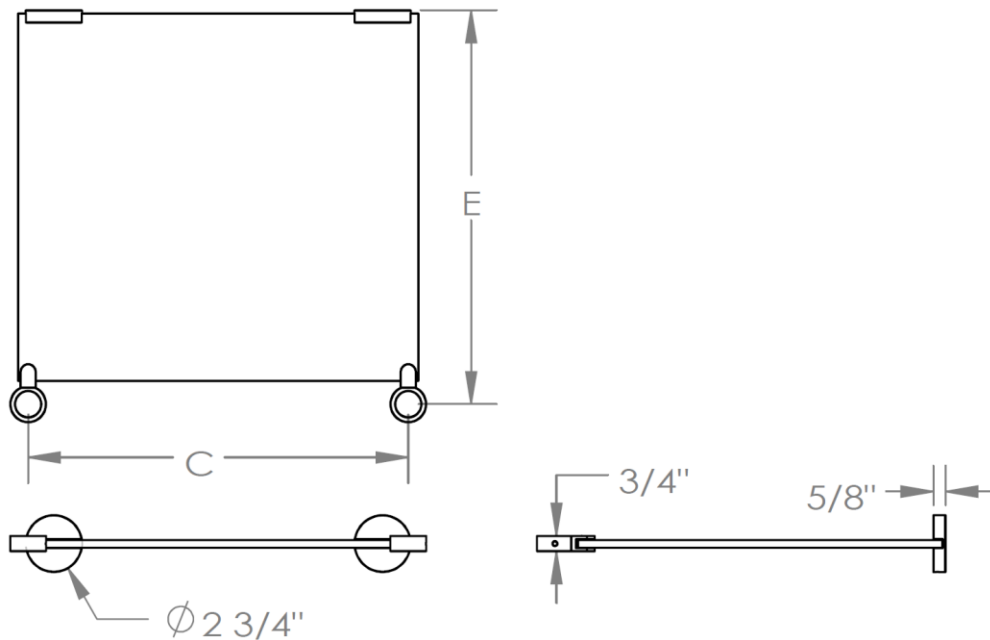

CON_-LFT-0.8
Tempered Glass Shelf - Loft

Model No.	C	E	Glass Size
CON24-LFT-0.8 (for 24" console)	18 1/2"	19"	17 3/4" X 19 1/2" X 3/8"
CON30-LFT-0.8 (for 30" console)	25 1/2"	20"	18 3/4" X 27" X 3/8"
CON36-LFT-0.8 (for 36" console)	31 1/2"	20"	18 3/4" X 33" X 3/8"
CON32-LFTCH-0.8 (for 32" china console)	30"	20"	18 3/4" X 31 1/2" X 3/8"
CON42-LFTCH-0.8 (for 42" china console)	37 5/8"	20"	18 3/4" X 39 1/8" X 3/8"